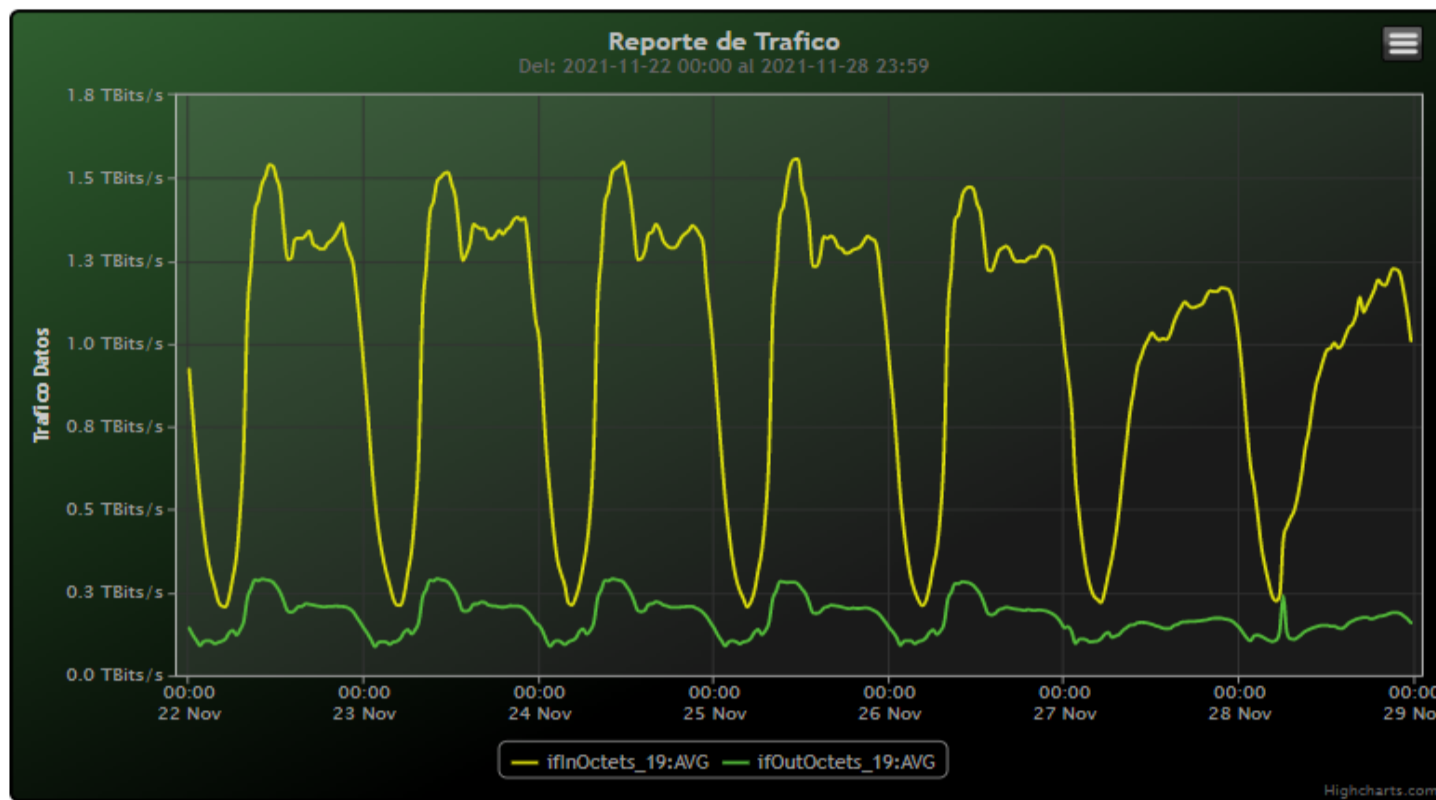

Activa  
Ve a Cor

Period: 11/08/2021 00:00 - 11/15/2021 00:00

SUMA:	ENTRADA	SALIDA
Minimo (Mbits/s):	192537.99	84864.17
Maximo (Mbits/s):	1567653.24	298070.12
Promedio (Mbits/s):	972016.26	178054.15
Carga (Mbyte):	259393439.15	48968372.1

Activa

Period: 11/15/2021 00:00 - 11/22/2021 00:00

SUMA:	ENTRADA	SALIDA
Minimo (Mbits/s):	190712.58	82922.46
Maximo (Mbits/s):	1580855.85	294210.97
Promedio (Mbits/s):	988443.12	175428.23
Carga (Mbyte):	261088826.52	49007628.24

Activa

Period: 11/22/2021 00:00 - 11/29/2021 00:00

SUMA:	ENTRADA	SALIDA
Minimo (Mbits/s):	205800.74	88358.16
Maximo (Mbits/s):	1550048.02	291015.27
Promedio (Mbits/s):	977737.91	175489.99
Carga (Mbyte):	258515102.05	48238328.98

Activa

Period: 11/29/2021 00:00 - 12/01/2021 00:00

SUMA:	ENTRADA	SALIDA
Minimo (Mbits/s):	197101.45	90418.23
Maximo (Mbits/s):	1500138.2	288904.92
Promedio (Mbits/s):	1008905.82	188228.42
Carga (Mbyte):	249984302.2	47443869.71