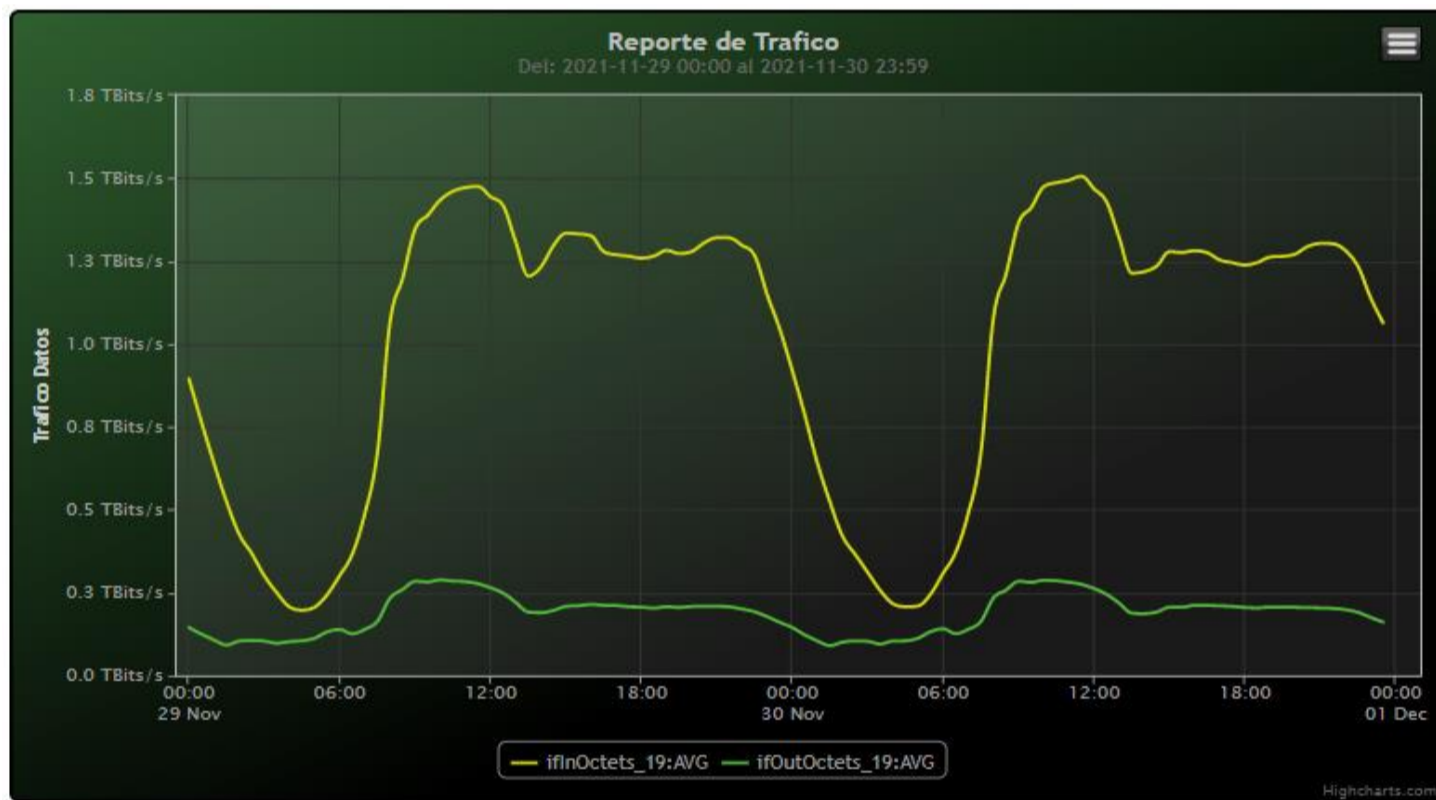

Activa

Period: 11/15/2021 00:00 - 11/22/2021 00:00

SUMA:	ENTRADA	SALIDA
Minimo (Mbits/s):	190712.58	82922.46
Maximo (Mbits/s):	1580855.85	294210.97
Promedio (Mbits/s):	988443.12	175428.23
Carga (Mbyte):	261088826.52	49007628.24

Activa

Period: 11/22/2021 00:00 - 11/29/2021 00:00

SUMA:	ENTRADA	SALIDA
Minimo (Mbits/s):	205800.74	88358.16
Maximo (Mbits/s):	1550048.02	291015.27
Promedio (Mbits/s):	977737.91	175489.99
Carga (Mbyte):	258515102.05	48238328.98

Activa

Period: 11/29/2021 00:00 - 12/01/2021 00:00

SUMA:	ENTRADA	SALIDA
Minimo (Mbits/s):	197101.45	90418.23
Maximo (Mbits/s):	1500138.2	288904.92
Promedio (Mbits/s):	1008905.82	188228.42
Carga (Mbyte):	249984302.2	47443869.71